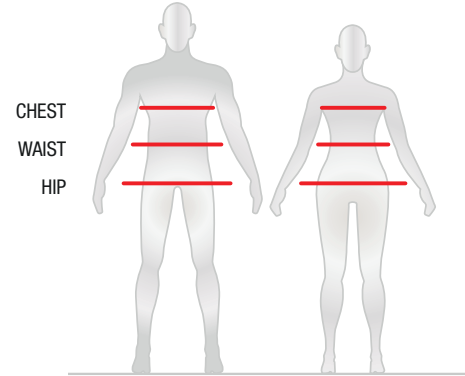

SIZE CHART

HELMETS

INT	S	M	L	L Maxi Fit
CM	51-56	54-59	57-61	58-63
INCHES	20-22	21 1/4 - 23 1/4	22 1/2 - 24	22 3/4 - 24 3/4

APPAREL MEN

	XS/TP	S/P	M/M	L/G	XL/TG	2XL/2TG	3XL/3TG
D/USA	XXS	XS	S	M	L	XL	2XL
JAPAN	S	M	L	O	XO	2XO	3XO
CHEST	83-87	88-92	93-97	98-102	103-108	109-114	115-120
WAIST	71-75	76-80	81-84	85-90	91-96	97-102	103-108
HIP	85-89	90-94	95-98	99-104	105-110	111-116	117-122

in cm

APPAREL WOMEN

	XS/TP	S/P	M/M	L/G	XL/TG	2XL/2TG
D/USA	XXS	XS	S	M	L	XL
JAPAN	S	M	L	O	XO	XXO
CHEST	79-82	83-87	88-93	94-99	100-105	106-110
WAIST	61-64	65-69	70-75	76-81	82-87	88-92
HIP	89-92	93-97	98-103	104-109	110-115	116-120

in cm

GLOVES

WOMEN KNUCKLE CIRCUMFERENCE	XS	S	M	L	XL	
	168-176	176-184	184-19	192-200	200-208	
MEN KNUCKLE CIRCUMFERENCE	XS	S	M	L	XL	XXL
	190-198	198-206	206-214	214-222	222-230	230-245

in mm

CAPS

OSFA	51-61
------	-------